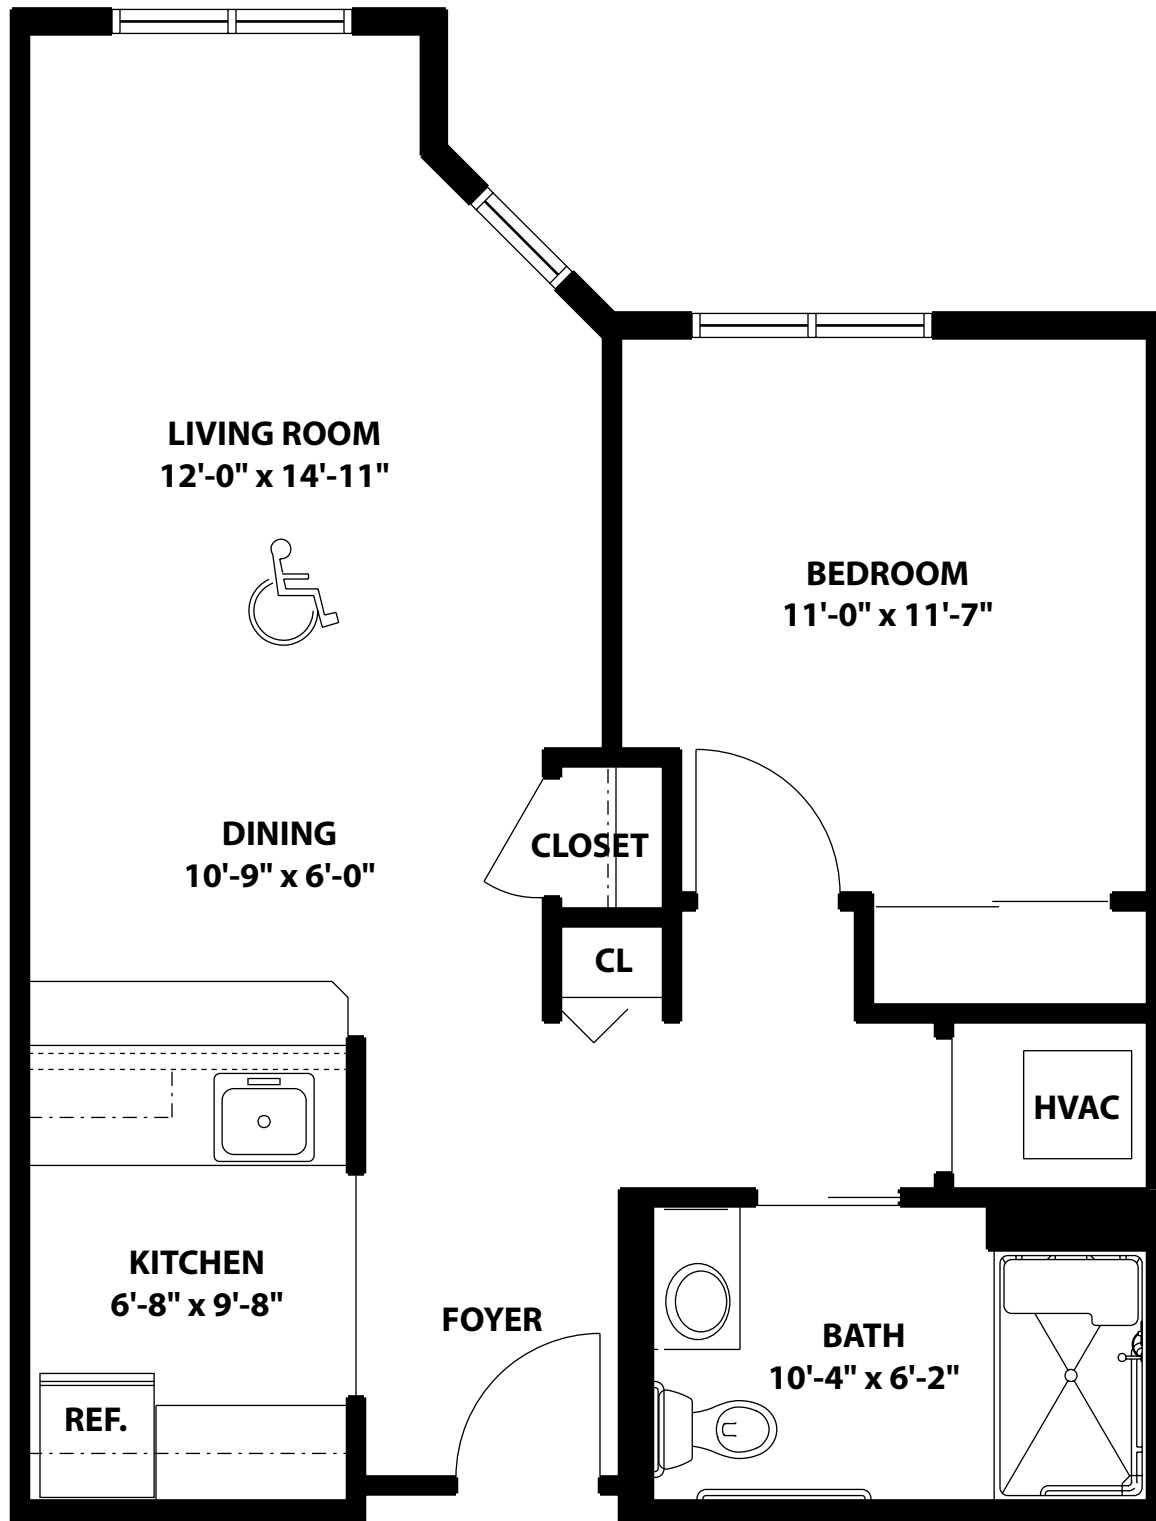

**One Bedroom/One Bath**  
"Special"  
665 square feet

**One Bedroom, One Bath**  
1/4" = 1'

All dimensions, features and specifications are approximate and subject to change without notice.