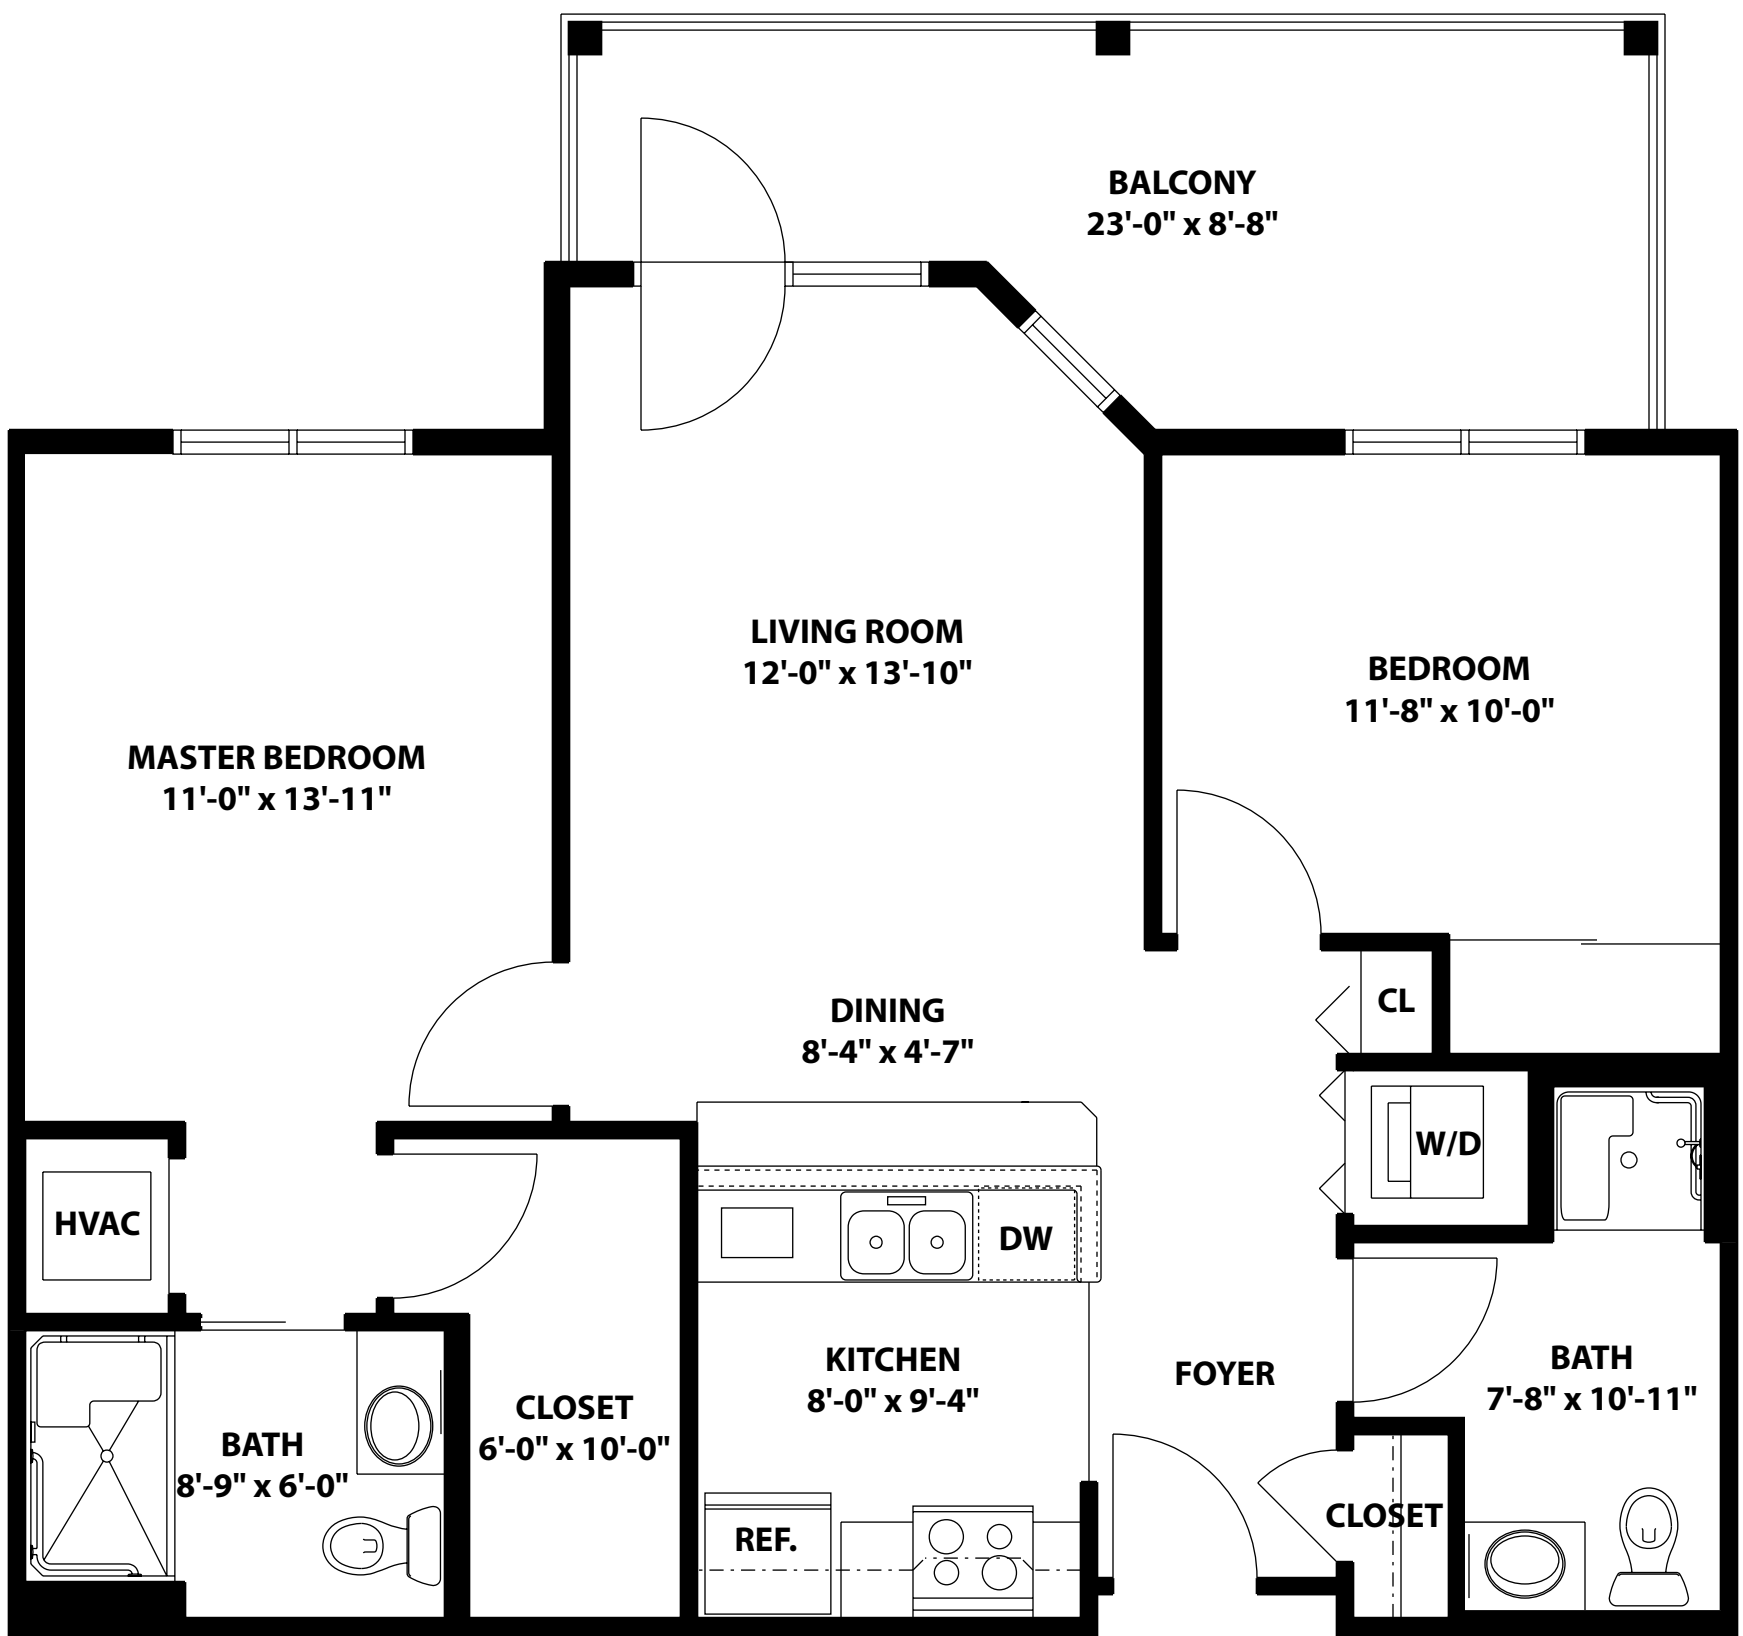

Two Bedroom/Two Bath
"Special Balcony"
942 square feet

Two Bedroom, Two Bath
1/4" = 1'

All dimensions, features and specifications are approximate and subject to change without notice.