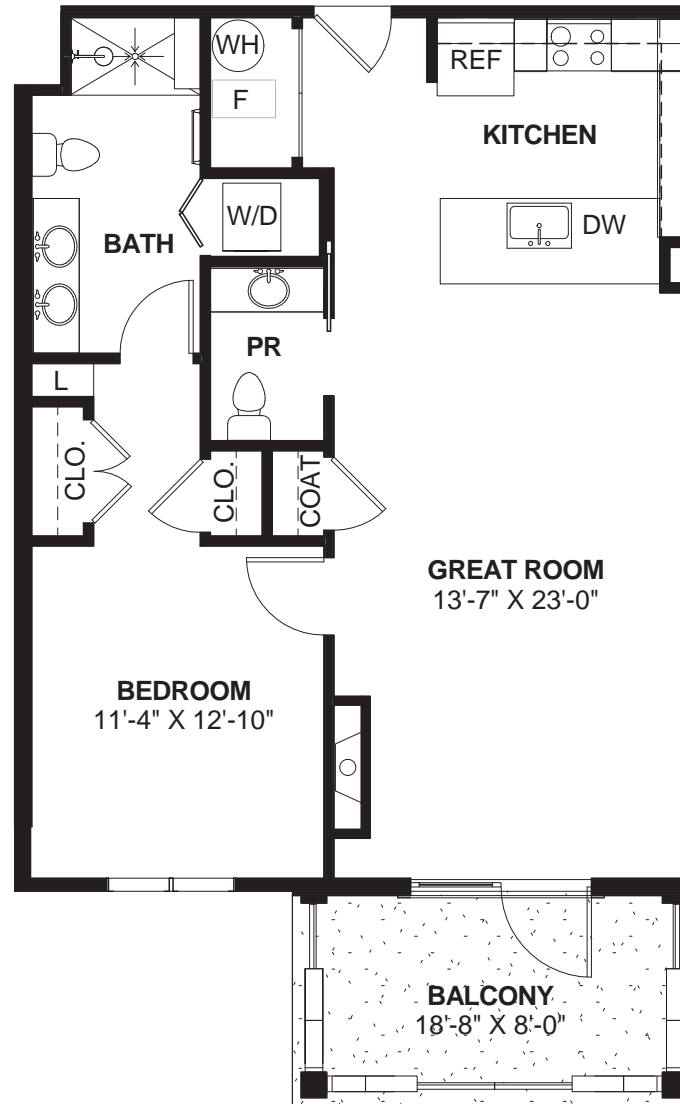

850
SQUARE
FEET

KINTLA ONE BEDROOM, ONE AND A HALF BATH

THE
Villas

— AT BUFFALO HILL —

A Ministry of Immanuel Lutheran Communities

40 CLAREMONT STREET
KALISPELL, MT 59901

406-752-9624

WWW.ILCORP.ORG

Floor plan is not to scale and subject to change. Square footage is approximate.